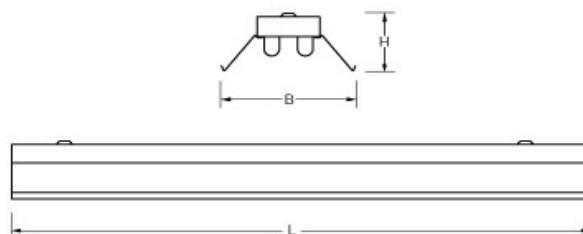

SPARA T8

Specifications vary
by chosen LED Tube

Instructions of use and Declaration of conformity:
<https://elmromania.ro/produse/industrial-parcari-de-pozite/spara-t8-pentru-tub-led/>

Standard:

Options:

	L	B	H
SPARA T8 L1200 2X36	1224	215	95
SPARA T8 L1500 1X58	1524	215	95
SPARA T8 L1500 2X58	1524	215	95

TYPE	optic	n. of Led TUBES	WEIGHT kg	unit / cart	unit /palet
SPARA T8 L1200 2X36	REFL	2	2.4	1	80
SPARA T8 L1500 1X58	REFL	1	3.0	1	80
SPARA T8 L1500 2X58	REFL	2	3.0	1	80