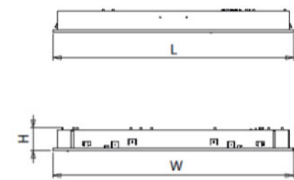

## Options:

	L	W	H
NAPOLI LED M600X600	596	596	57
NAPOLI LED M1200X300	1196	296	57
NAPOLI LED M1500X300	1496	296	57

# NAPOLI

TYPE	optic	CRI	CCT	Flux (lm)	Total Power (W)	Efficacy lm/W	UGR	TA	WEIGHT kg	unit / cart	unit /palet
NAPOLI LED M600X600 2 3880/830 DPB	DPB	80	3000	3880	31.5	123	<19	+10°C / +40°C	3.7	1	50
NAPOLI LED M600X600 2 4070/840 DPB	DPB	80	4000	4070	31.5	129	<19	+10°C / +40°C	3.7	1	50
NAPOLI LED M600X600 3 3010/830 DPB	DPB	80	3000	3010	23.0	131	<19	+10°C / +40°C	3.6	1	60
NAPOLI LED M600X600 3 3160/840 DPB	DPB	80	4000	3160	23.0	137	<19	+10°C / +40°C	3.6	1	60
NAPOLI LED M600X600 4 4200/830 DPB	DPB	80	3000	4200	31.7	132	<19	+10°C / +40°C	3.7	1	60
NAPOLI LED M600X600 4 4400/840 DPB	DPB	80	4000	4400	31.7	139	<19	+10°C / +40°C	3.7	1	60
NAPOLI LED M1200X300 2 4080/830 DPB	DPB	80	3000	4080	30.0	136	<19	+10°C / +40°C	3.7	1	50
NAPOLI LED M1200X300 2 4290/840 DPB	DPB	80	4000	4290	30.0	143	<19	+10°C / +40°C	3.7	1	50
NAPOLI LED M1500X300 2 6740/830 DPB	DPB	80	3000	6740	50.0	135	<19	+10°C / +40°C	4.5	1	50
NAPOLI LED M1500X300 2 7070/840 DPB	DPB	80	4000	7070	50.0	141	<19	+10°C / +40°C	4.5	1	50