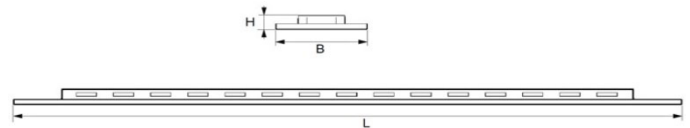

DOURO-R

Up to 130 lm/W
L80 B10 70.000h

Instructions of use and Declaration of conformity:
<https://elmromania.ro/produse/institutii-educationale/douro/>

Standard:

Options:

	L	B	H
DOURO-R 1L M6	596	147	45
DOURO-R 1L M12	1196	147	45
DOURO-R 1L M15	1496	147	45

DOURO-R

TYPE	optic	CRI	CCT	Flux (lm)	Total Power (W)	Efficacy lm/W	UGR	TA	WEIGHT kg	unit / cart
DOURO-R 1L M6 1100/830	DPS	80	3000	1100	9	120	<19	+10°C / +40°C	1.6	1
DOURO-R 1L M12 2300/830	DPS	80	3000	2300	19	121	<19	+10°C / +40°C	3.2	1
DOURO-R 1L M15 3300/830	DPS	80	3000	3300	27	122	<19	+10°C / +40°C	4.8	1
DOURO-R 1L M6 1200/840	DPS	80	4000	1200	9	130	<19	+10°C / +40°C	1.6	1
DOURO-R 1L M12 2400/840	DPS	80	4000	2400	19	126	<19	+10°C / +40°C	3.2	1
DOURO-R 1L M15 3400/840	DPS	80	4000	3400	27	126	<19	+10°C / +40°C	4.8	1