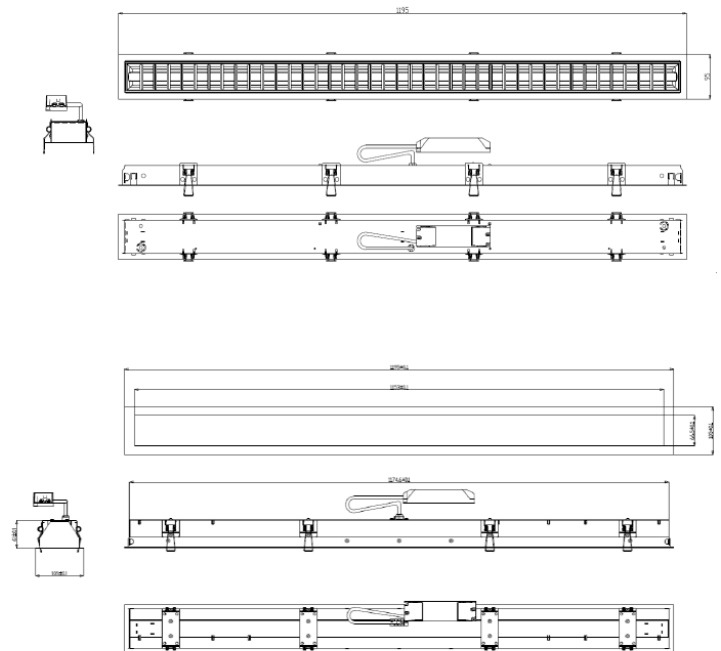

Up to 125 lm/W
L80 B10 70.000h

Instructions of use and Declaration of conformity:
<https://elmromania.ro/produse/birouri/afs/>

Standard:

	L	W	H
AFS OP 1195X95	1196	105	61
AFS OP 1195X105	1196	105	61