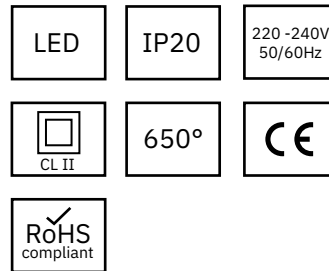

Up to 125 lm/W
L80 B10 70.000h

Instructions of use and Declaration of conformity:
<https://elmromania.ro/produse/birouri/afs/>

Standard:

	L	W	H
AFS OP 1195X95	1196	105	61
AFS OP 1195X105	1196	105	61