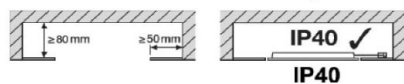

TEMPO

ELM ROMANIA
LED LIGHTING MANUFACTURED IN EUROPE

MCB	MCB	MCB	DRIVER			
C10A	B16A	C16A	TYPE	DRIVER NAME	I _(OUT) [mA]	R _{LEDset} [Ω]
41	40	68	CC	Xitanium 36W 0.7-0.85A 42V DS	700-850	-
33	32	54	DALI	Xitanium 36W WH 0.15-1.05A 54V TD/Is	850	NFC
42	45	68	DALI	OTi DALI 35/220...240/1A0 LT2	850	5.88k(Tridonic I-SELECT 2 PLUG 850MA BL 28001121)