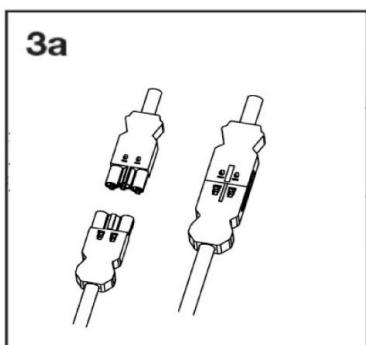

TEMPO

ELM ROMANIA
LED LIGHTING MANUFACTURED IN EUROPE

MCB	MCB	MCB	DRIVER			
C10A	B16A	C16A	TYPE	DRIVER NAME	I _(OUT) [mA]	R _{LEDset} [Ω]
41	40	68	CC	Xitanium 36W 0.7-0.85A 42V DS	700-850	-
33	32	54	DALI	Xitanium 36W WH 0.15-1.05A 54V TD/Is	850	NFC
42	45	68	DALI	OTi DALI 35/220...240/1A0 LT2	850	5.88k(Tridonic I-SELECT 2 PLUG 850MA BL 28001121)