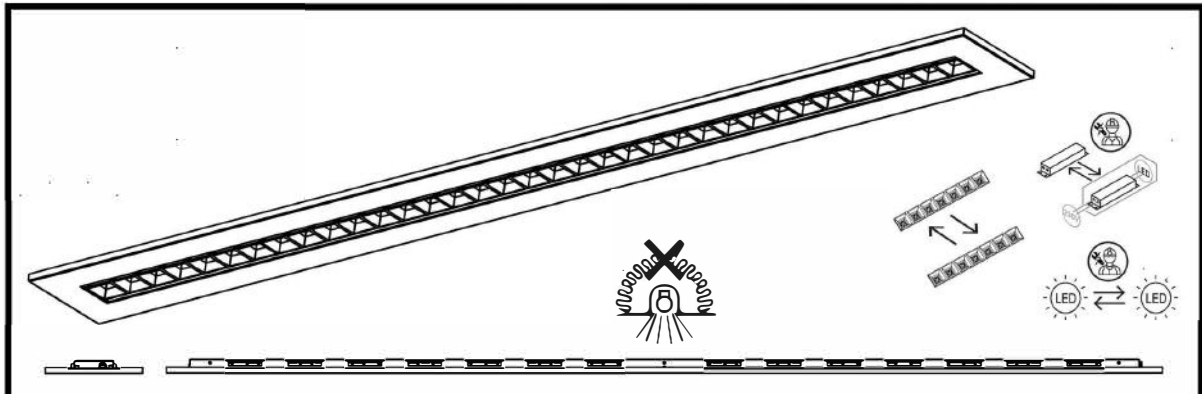

DOURO-L

ELM ROMANIA
LED LIGHTING MANUFACTURED IN EUROPE

This fixture may only be installed by a qualified electrical installer in accordance with applicable guidelines and regulations.
It is not permitted to connect this fixture to a live electrical system.
The fixture and driver may not be covered (with insulation).
The light source of this fixture is not replaceable.
When the light source has reached the end of its lifespan, the entire fixture must be replaced.