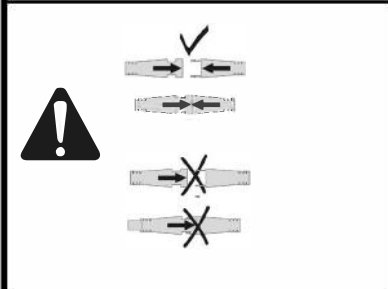

DOURO-L

ELM ROMANIA
LED LIGHTING MANUFACTURED IN EUROPE

This fixture may only be installed by a qualified electrical installer in accordance with applicable guidelines and regulations.
It is not permitted to connect this fixture to a live electrical system.
The fixture and driver may not be covered (with insulation).
The light source of this fixture is not replaceable.
When the light source has reached the end of its lifespan, the entire fixture must be replaced.