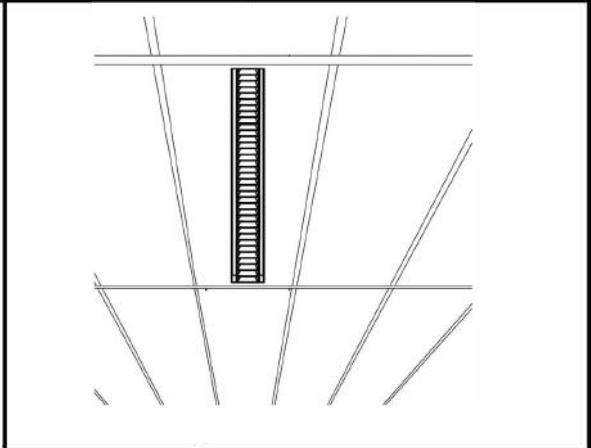

DOURO-L

ELM ROMANIA
LED LIGHTING MANUFACTURED IN EUROPE

This fixture may only be installed by a qualified electrical installer in accordance with applicable guidelines and regulations.
It is not permitted to connect this fixture to a live electrical system.
The fixture and driver may not be covered (with insulation).
The light source of this fixture is not replaceable.
When the light source has reached the end of its lifespan, the entire fixture must be replaced.