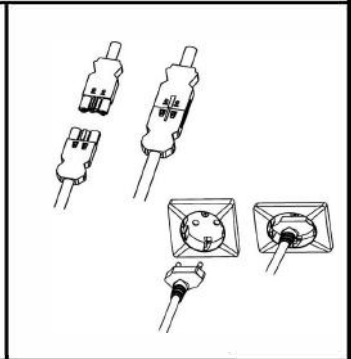

DOURO-L

ELM ROMANIA
LED LIGHTING MANUFACTURED IN EUROPE

This fixture may only be installed by a qualified electrical installer in accordance with applicable guidelines and regulations.
It is not permitted to connect this fixture to a live electrical system.
The fixture and driver may not be covered (with insulation).
The light source of this fixture is not replaceable.
When the light source has reached the end of its lifespan, the entire fixture must be replaced.