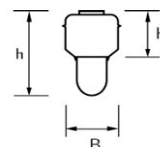

IB T8 FOR LED TUBE

Standard

Recommended LED tube

- MASTER LEDtube EM/Mains
- MASTER LEDtube T8 Ultra Efficient

	≈	L	B	H	h
IB T8 L600	1X18W	616	55	40	74
IB T8 L1200	1X36W	1226	55	40	74
IB T8 L1500	1X58W	1527	55	40	74
IB T8 L1200	2X36W	1226	101	40	79
IB T8 L1500	2X58W	1527	101	40	79

TYPE	≈	optic	n. of Led TUBES	WEIGHT kg	unit / cart	unit /palet
IB T8 L600	1X18W	*	1	0.4	6	480
IB T8 L1200	1X36W	*	1	0.7	6	240
IB T8 L1500	1X58W	*	1	0.9	6	240
IB T8 L1200	2X36W	*	2	0.8	6	240
IB T8 L1500	2X58W	*	2	1	6	240